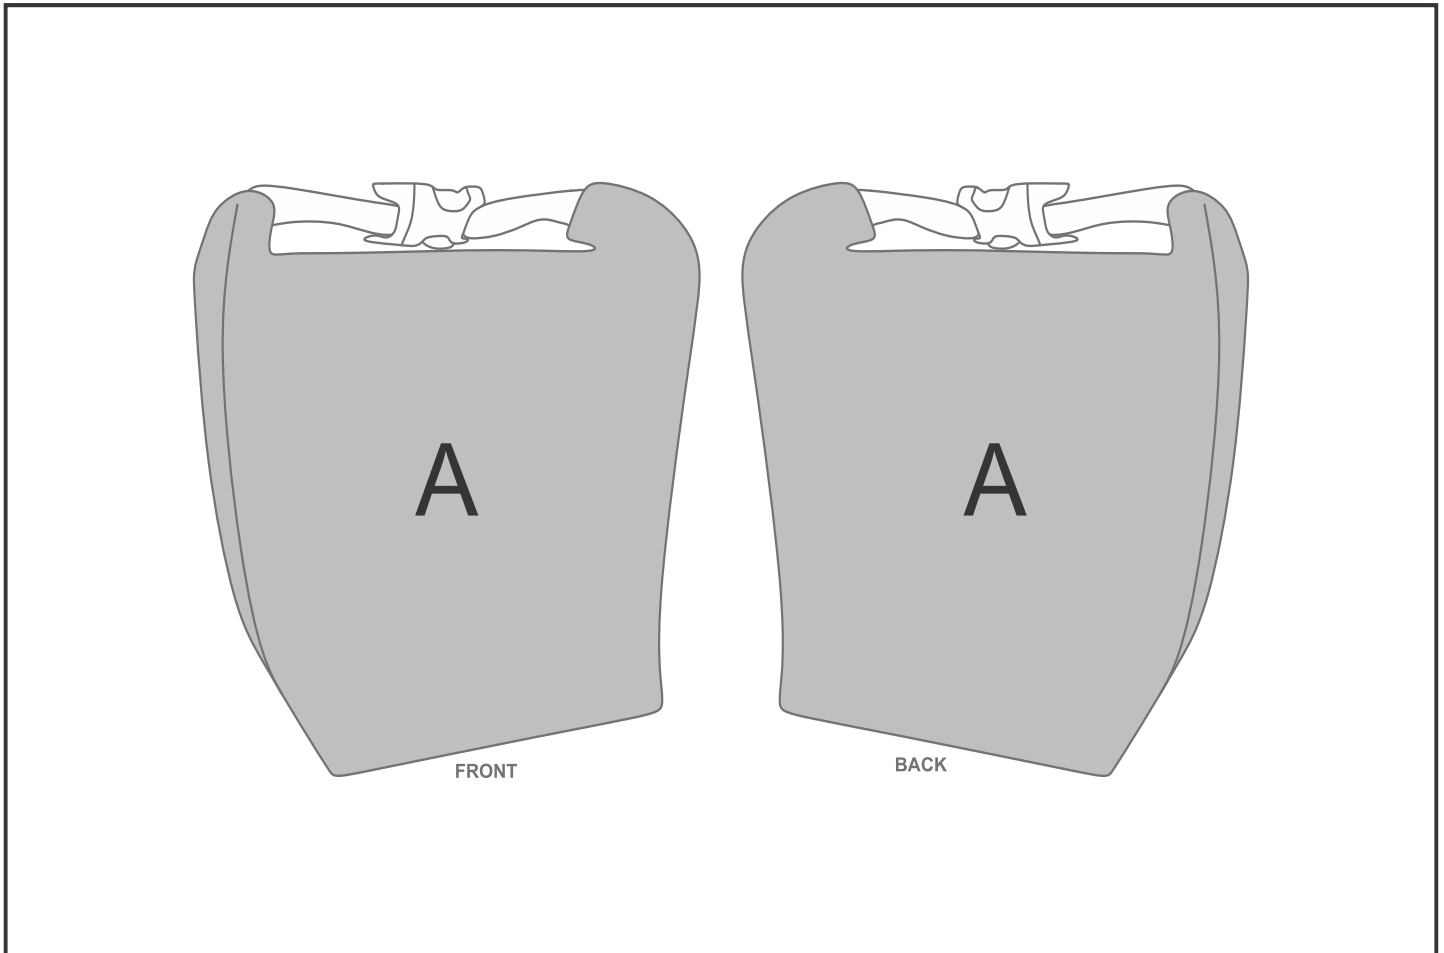

## Need to know:

- Includes 1-Position Sublimation (setup fees apply)
- Please Note: We cannot guarantee 100% logo Alignment on all Brandable Panels.

## Branding Options:

Position	Branding Method (Branding Code)	No. of Colours	Dimension
A	Custom Sublimation A (CPSUB-A)	Full Colour	405mm wide x 875mm high